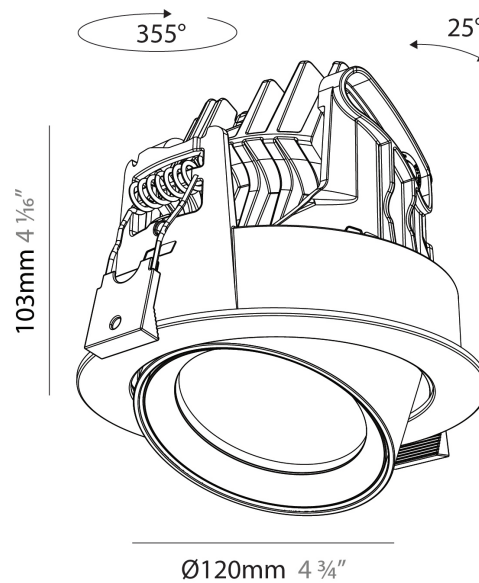

GENERAL

Series: Centriq
Subseries: Centriq Round Adjustable
Brand: Prolicht
Division: Architectural
Mounting Type: Recessed
Mounting Location: Ceiling
Subcategory: Spots

PHYSICAL

Shape: Cylinder
Diameter (mm): 120
Diameter (in): 4 3/4
Height (mm): 105
Height (in): 4 1/8
Min. Recessing Depth (mm): 120
Min. Recessing Depth (in): 4 3/4
Light Distribution: Adjustable / Direct
Weight (kg): 0.651
Diffuser: Lens Pack - No Lens / Opal / Linear Spread Lens / Honeycomb / Spread Lens
Fixture Finish: SSR / BKV / CWI / CRY / HAB / UFT / ITA / RUA / FTG / MYG / LOD / PUS / FRO / FUP / KIA / POP / BLS / SPG / MEY / GOH / GUM / CHC / COM / ABZ / JAG / OBR / MOS / ROR
Fixture Material: Aluminum
Cut-out Measurements: Dia. 112mm / 4 7/16"

ELECTRICAL

Lamp Type: LED (Zhaga Standard)
Input Wattage (W): 34
Total Output Wattage (W): 30.9
Dimming: Tri-Mode (Non-Dimming and Phase Dimming (120Vac only) and 0-10V Dimming)
Driver Included: Yes
Driver Location: Recessed Housing
Driver Type: Constant Current - Universal
Driver Class: Class 2
Input Voltage (V): 120 - 277
Constant Current (MA): 900

LED

Color Temperature (*K): 2700 / 3000 / 3500 / 4000
Max. Delivered Lumen (lm): 3148 / 3355 / 3406 / 3524
Nominal Lumen (lm): 3921 / 4177 / 4242 / 4389
CRI: >90 CRI
Lamp Life (hrs): 50000

OPTICAL

Reflector°: 24 / 36 / 54
Adjustability: Rotational 350° / Tilt 25°

RATINGS AND CERTIFICATIONS

Certified By: Certified for North American Standards
IP rating: IP20